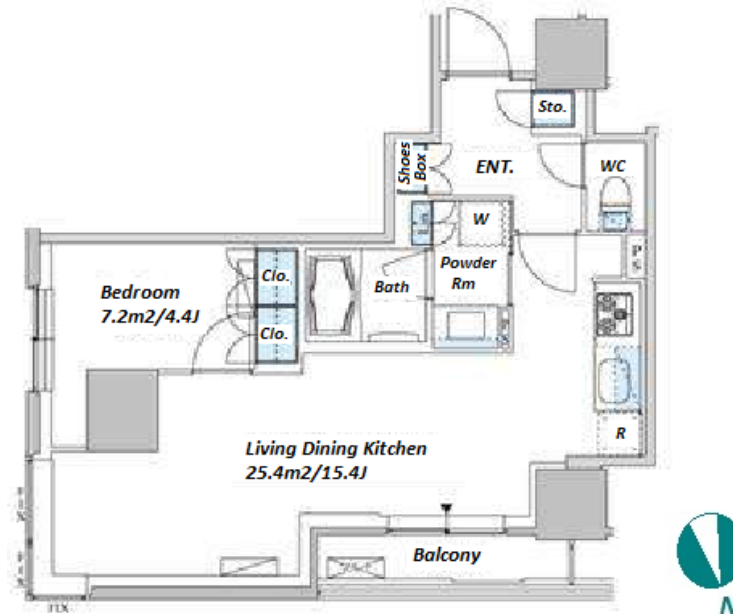

| | | | | | |
|---------------|-------------------------------------|----------|------|--------|---|
| Property Name | BELLE FACE SHIBAURA TOWER | Unit No. | TYPE | Access | Tamachi Station on JR Yamanote Line (13 min) Tamachi Station on JR Keihin Tohoku Line (13 min) Mita Station on Mita Line (16 min) |
| | | 308 | Apt. | | |
| Address | 4-16-14, Shibaura, Minato-Ku, Tokyo | | | | |

Stylish & High rise Apartment in Shibaura / near Tokyo Bay area

| Lease Conditions | | |
|------------------|---|-------------|
| LAYOUT | 1 BR | |
| SIZE | 44.97 m²/484.05 ft² | |
| RENT | JPY 175,000 / month | |
| Management Fee | JPY10,000/month | |
| Deposit | 2 months | Key Money - |
| Lease Term | Standard lease for 24 months | |
| Available | End, Sep, 2024 | |
| Renewal Fee | 1 month | |
| Agent Fee | 1 month + tax | |
| Other Info | Key Replacement Fee : JPY20,000 Tax not included / Guarantor Company : TBC / No Key Money / Auto lock / Air-Con / Separated Toilet / Balcony / Penalty Fee for Early Cancellation / Musical Instrument Negotiable / CS/CATV / Flooring / Bathroom dryer | |

| Building Information | | | |
|----------------------|---|-----------------------|---------|
| Completion | Aug, 2010 | Earthquake Resistance | New |
| Structure | RC, 30 floors above and 3 basement floors | | |
| Car Parking | JPY30,000 + tax / month | | |
| Bicycle Parking | for 1 space (Included) | | |
| Music Instrument | Negotiable | Pet | Allowed |
| Facilities | Motorcycle Parking (TBC) / Trunk Room (JPY5,000 + tax / month) / Gym ((Included)) / Front desk / Concierge / Janitor / Delivery box / Elevator / Security / Fitness / Gym / High-rise | | |